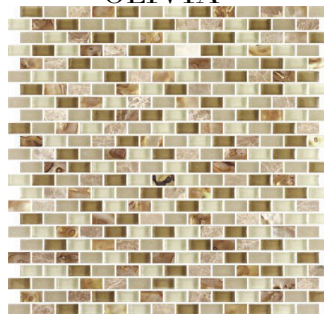

CELESTE

WEAR CODE

Class 1 Rated for wall application only

THICKNESS: 8 mm

CREMA

OLIVIA

SIENNA

GRIGIO