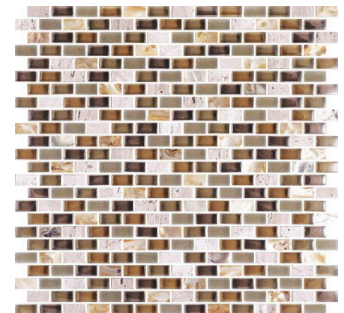

MADREPERLA TILE

AMERICA

Glass Mosaic
.375x.75 Mosaic

SHADE VARIATION

V4 - Random Color differences from tile to tile, so that one tile may have totally different colors from that of other tiles. Thus the final installation will be unique.

CELESTE

WEAR CODE

Class 1 Rated for wall application only

THICKNESS: 8 mm

CREMA

OLIVIA

SIENNA

GRIGIO