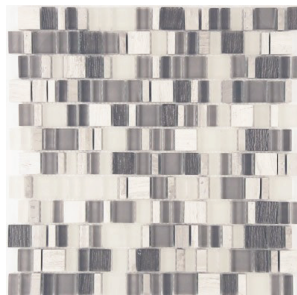

RELIC

Glass & Stone
11.75x11.75

TILE AMERICA

SHADE VARIATION

V3 - Moderate Variation

While the colors present on a single piece of tile will be indicative of the colors to be expected on the other tiles, the amount of colors on each piece may vary significantly. For example “that little bit of color” on one piece of tile may be the primary color on the next piece.

WEAR CODE

Class 1 Rated for wall application only

STONE

BONE

CLAY

ASH

Notes:

Always inspect materials prior to installations. Always mix 2-3 cartons at a time while installing to insure the best blend.